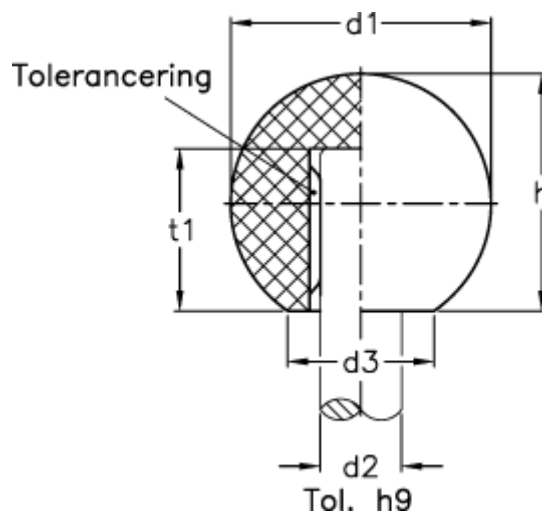

Article number: 20130221

Description: E+G Ball knob DIN 319-KU-50-B12-L

Measures

d1	= 50
d2	= B12
d3 approx.	= 28
h	= 46.0
t1	= 20